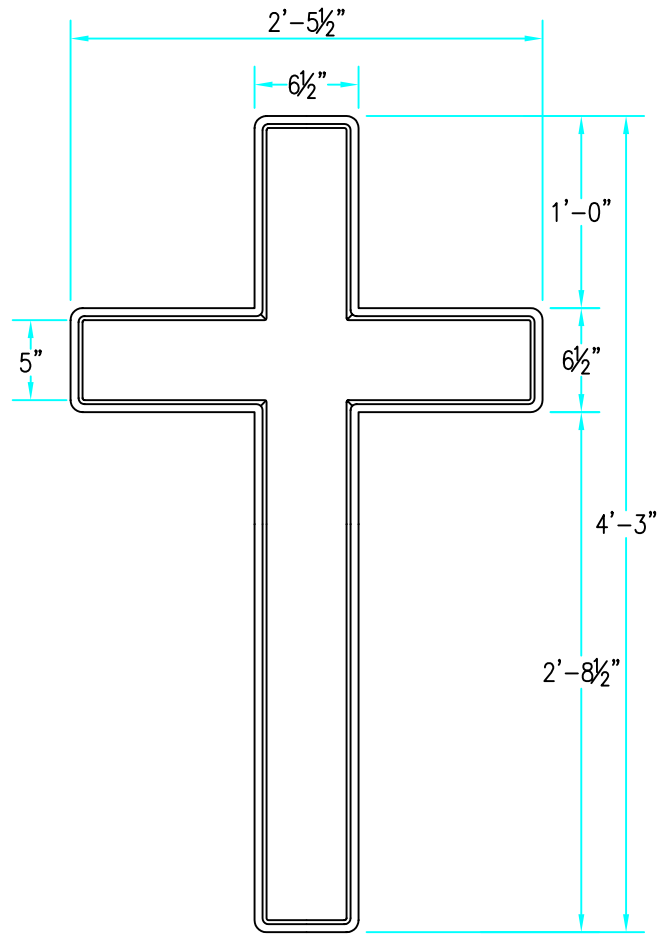

Wall Cross Data

Overall Width: 2'-5 1/2"  
Overall Length: 4'-3"  
Overall Height: 4 1/8"  
Weight: 20 lb.

Standard Color  
White

Optional Colors  
Gold  
Copper

Note: Color samples available  
at customers request

Available Options  
Factory Installed Backlighting  
with 25,000 hour Bulb Life

Top View  
Scale: 1" = 1'-0"

Factory Mounting  
Brackets

Side View  
Scale: 1" = 1'-0"

Front View

Scale: 1" = 1'-0"

3-D View  
N.T.S.

Drawings are property of Fiberglass Unlimited, Inc.; Dimensions may change slightly to accommodate manufacturing.

**WALL CROSS**  
Model # 4-SQ

**FIBERGLASS UNLIMITED, INC.**

Phone: 1-800-837-6211 Fax: 334-863-7975 Email: info@FiberG.com