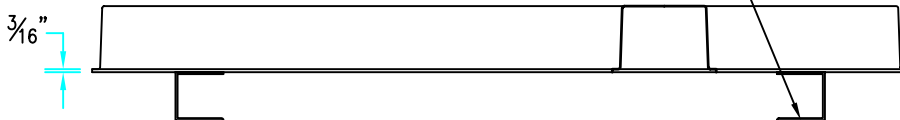

Wall Cross Data

Overall Width: 2'-5 1/2"  
Overall Length: 4'-3"  
Overall Height: 4 1/8"  
Weight: 20 lb.

Standard Color  
White

Optional Colors  
Gold  
Copper

Note: Color samples available  
at customers request

Available Options  
Factory Installed Backlighting  
with 25,000 hour Bulb Life

Top View  
Scale: 1" = 1'-0"

Factory Mounting  
Brackets

Side View  
Scale: 1" = 1'-0"

Front View

Scale: 1" = 1'-0"

3-D View  
N.T.S.