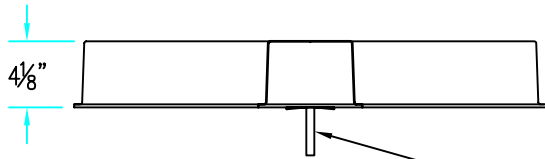

Wall Cross Data

Overall Width: 2'-5 1/2"  
Overall Length: 4'-3"  
Overall Height: 4 1/8"  
Weight: 20 lb.

Standard Color  
White

Optional Colors  
Gold  
Copper

Note: Color samples available  
at customers request

Available Options  
Factory Installed Backlighting  
with 25,000 hour Bulb Life

Top View  
Scale: 1" = 1'-0"

Factory Mounting  
Brackets

Side View  
Scale: 1" = 1'-0"

Front View

Scale: 1" = 1'-0"

3-D View  
N.T.S.