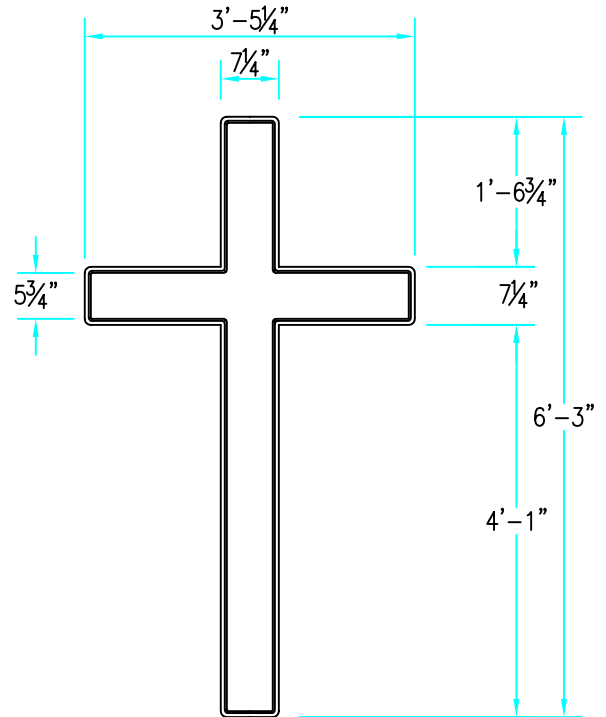

Wall Cross Data

Overall Width: 3'-5 1/4"
Overall Length: 6'-3"
Overall Height: 5 1/4"
Weight: 35 lb.

Standard Color
White

Optional Colors
Gold
Copper

Note: Color samples available
at customers request

Available Options
Factory Installed Backlighting
with 25,000 hour Bulb Life

3-D View

Front View

Scale: 1/2" = 1'-0"

Top View

Scale: 3/4" = 1'-0"

Side View

Scale: 3/4" = 1'-0"

Drawings are property of Fiberglass Unlimited, Inc.; Dimensions may change slightly to accommodate manufacturing.

WALL CROSS
Model # 6-SQ

FIBERGLASS UNLIMITED, INC.

Phone: 1-800-837-6211 | Fax: 334-863-7975 | Email: info@FiberG.com

183 Industrial Ave.
Roanoke, Alabama 36274