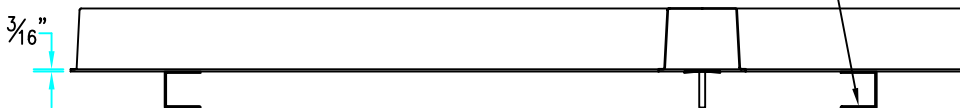

Wall Cross Data

Overall Width: 3'-5 1/4"
Overall Length: 6'-3"
Overall Height: 5 1/4"
Weight: 35 lb.

Standard Color
White

Optional Colors
Gold
Copper

Note: Color samples available
at customers request

Available Options
Factory Installed Backlighting
with 25,000 hour Bulb Life

3-D View

Front View

Scale: 1/2" = 1'-0"

Top View

Scale: 3/4" = 1'-0"

Side View

Scale: 3/4" = 1'-0"

Drawings are property of Fiberglass Unlimited, Inc.; Dimensions may change slightly to accommodate manufacturing.