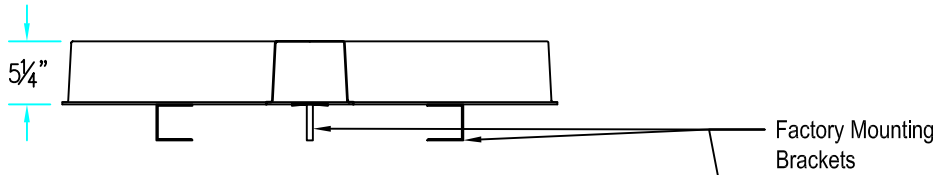

Wall Cross Data

Overall Width: 3'-5 1/4"
Overall Length: 6'-3"
Overall Height: 5 1/4"
Weight: 35 lb.

Standard Color
White

Optional Colors
Gold
Copper

Note: Color samples available
at customers request

Available Options
Factory Installed Backlighting
with 25,000 hour Bulb Life

3-D View

Front View

Scale: 1/2" = 1'-0"

Top View

Scale: 3/4" = 1'-0"

Side View

Scale: 3/4" = 1'-0"

Drawings are property of Fiberglass Unlimited, Inc.; Dimensions may change slightly to accommodate manufacturing.