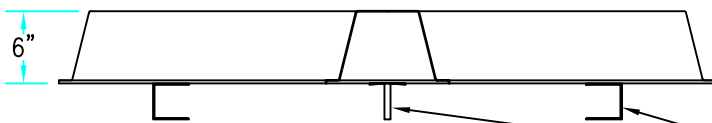

Wall Cross Data

Overall Width: 4'-6 3/4"  
Overall Length: 8'-2"  
Overall Height: 6"  
Weight: 60 lb.

Standard Color  
White

Optional Colors  
Gold  
Copper

Note: Color samples available  
at customers request

Available Options  
Factory Installed Backlighting  
with 25,000 hour Bulb Life

3-D View  
N.T.S.

Front View  
Scale: 1/2" = 1'-0"

Top View  
Scale: 3/4" = 1'-0"

Factory Mounting  
Brackets

Side View  
Scale: 3/4" = 1'-0"