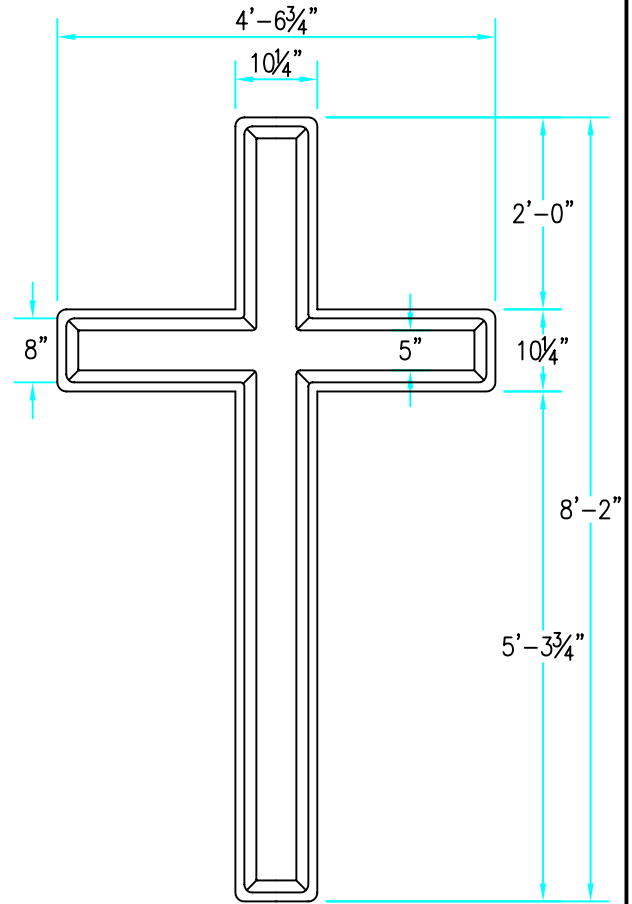

Wall Cross Data

Overall Width: 4'-6 3/4"  
Overall Length: 8'-2"  
Overall Height: 6"  
Weight: 60 lb.

Standard Color  
White

Optional Colors  
Gold  
Copper

Note: Color samples available  
at customers request

Available Options  
Factory Installed Backlighting  
with 25,000 hour Bulb Life

3-D View  
N.T.S.

Front View  
Scale: 1/2" = 1'-0"

Top View  
Scale: 3/4" = 1'-0"

Factory Mounting  
Brackets

Side View  
Scale: 3/4" = 1'-0"

Drawings are property of Fiberglass Unlimited, Inc.; Dimensions may change slightly to accommodate manufacturing.

**WALL CROSS**  
Model # 8-SQ

**FIBERGLASS UNLIMITED, INC.**

Phone: 1-800-837-6211 Fax: 334-863-7975 Email: info@FiberG.com