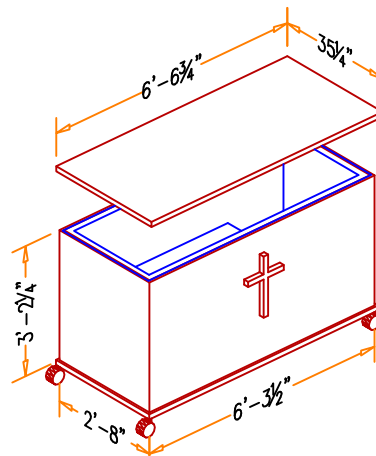

Baptistry Info.

Width: 32 3/4"
 Length: 6'-4"
 Depth: 36" inside
 Water Capacity: 100 gal.
 Recommended Heater:
 BPH10 - 110 volt. Drop In
 ES-7000 - Plumb In

Items included with Cabinet:

- Lid
- Cross
- Steps
- Drain

Available in Birch or Oak

Optional Finish:

2 coats of Min Wax stain
 2 coats of clear polyurethane

6P Portable "Frame only"

Completely Self Supportive Framed Unit

Our Portable baptistry can be purchased with a self supporting Frame only or with a versatile Cabinet that can be used as a Communion table or Pulpit.

3-D VIEWS

Frame omitted to show interior Dimensions

Optional Accessories

Lectern

Optional Communion Front

This Do In Remembrance of Me

Wheel Kit

Wood Steps to Match Cabinet

3-D VIEW

3-D FRONT VIEW

Not to scale

Baptistry in Cabinet

Optional Wheel Kit

Optional Lectern

3-D REAR VIEW

Not to scale