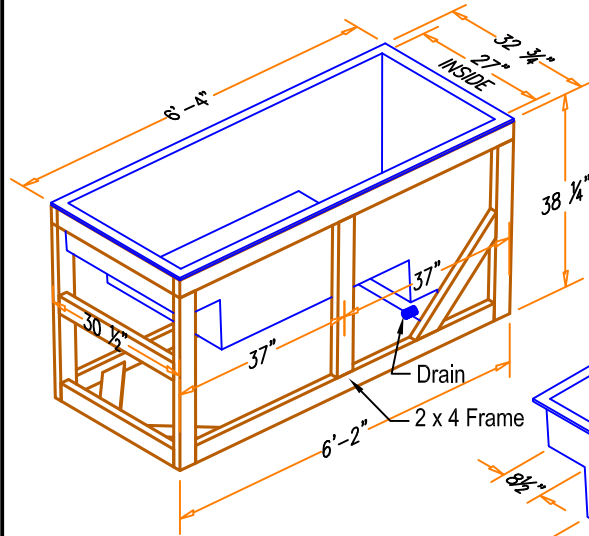

Baptistry Info.

Width: 32 3/4"
 Length: 6'-4"
 Depth: 36" inside
 Water Capacity: 100 gal.
 Recommended Heater:
 BPH10 - 110 volt. Drop In
 ES-7000 - Plumb In

Items included with Cabinet:

- Lid
- Cross
- Steps
- Drain

Available in Birch or Oak

Optional Finish:

2 coats of Min Wax stain
 2 coats of clear polyurethane

6P Portable "Frame only"

Completely Self Supportive Framed Unit

Our Portable baptistry can be purchased with a self supporting Frame only or with a versatile Cabinet that can be used as a Communion table or Pulpit.