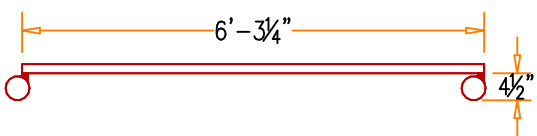

Baptistry Info.

Width: 32 3/4"
 Length: 6'-4"
 Depth: 36" inside
 Water Capacity: 100 gal.
 Recommended Heater:
 BPH10 - 110 volt. Drop In
 ES-7000 - Plumb In

Items included with Cabinet:

- Lid
- Cross
- Steps
- Drain

3-D VIEWS

Frame omitted to show interior Dimensions

Optional Accessories

Lectern

Optional Communion Front

This Do In Remembrance of Me

Wheel Kit

Wood Steps to Match Cabinet

3-D VIEW

3-D FRONT VIEW

Not to scale

Baptistry in Cabinet

Optional Wheel Kit

Optional Lectern

3-D REAR VIEW

Not to scale