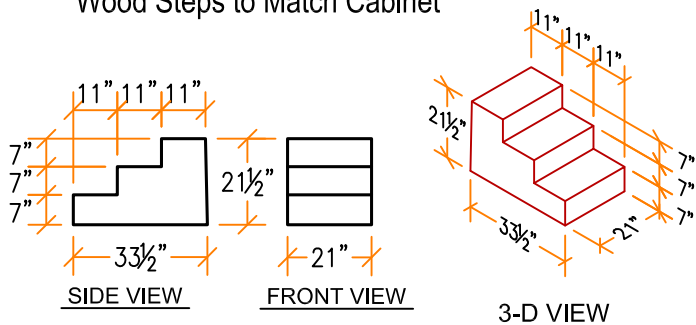

Baptistry Info.

Width: 32 3/4"
 Length: 6'-4"
 Depth: 36" inside
 Water Capacity: 100 gal.
 Recommended Heater:
 BPH10 - 110 volt. Drop In
 ES-7000 - Plumb In

Items included with Cabinet:

- Lid
- Cross
- Steps
- Drain

3-D VIEWS

Frame omitted to show interior Dimensions

Optional Accessories

Lectern

Optional Communion Front

This Do In Remembrance of Me

Wheel Kit

Wood Steps to Match Cabinet