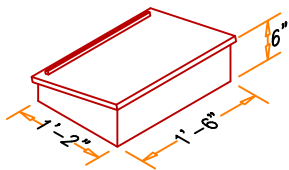

Optional Accessories

Lectern

Optional Communion Front

This Do In Remembrance of Me