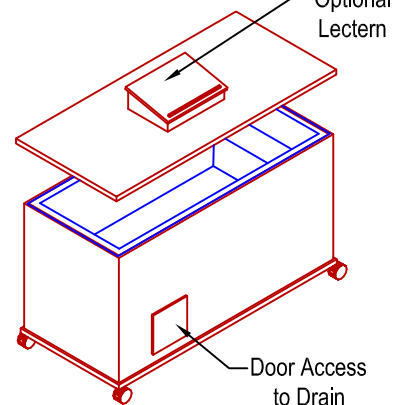

Baptistry Info.

Width: 32 3/4"
 Length: 6'-4"
 Depth: 36" inside
 Water Capacity: 100 gal.
 Recommended Heater:
 BPH10 - 110 volt. Drop In
 ES-7000 - Plumb In

Items included with Cabinet:

- Lid
- Cross
- Steps
- Drain

3-D VIEWS

Frame omitted to show interior Dimensions

Optional Accessories

Lectern

Optional Communion Front

This Do In Remembrance of Me

Wheel Kit

Wood Steps to Match Cabinet

3-D VIEW

3-D FRONT VIEW

Not to scale

Baptistry in Cabinet

Optional Wheel Kit

Optional Lectern

3-D REAR VIEW

Not to scale

Note:

All interior corners are rounded for safety.

Drawings are property of Fiberglass Unlimited, Inc.; Dimensions may change slightly to accommodate manufacturing.

BAPTISTRIES

Model 6P-Portable
 Model 6P-Portable w/ Cabinet