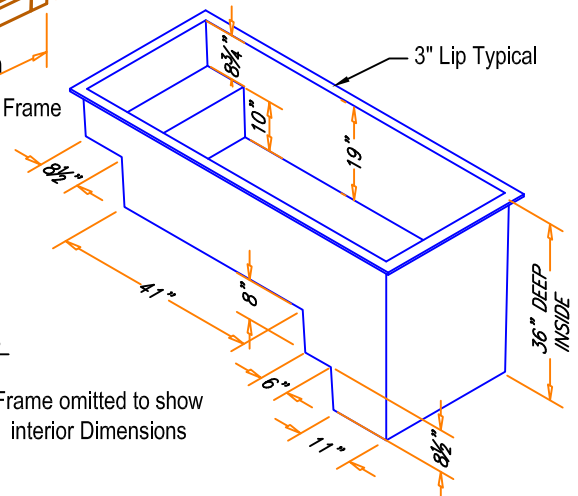

Baptistry Info.

Width: 32 3/4"
 Length: 6'-4"
 Depth: 36" inside
 Water Capacity: 100 gal.
 Recommended Heater:
 BPH10 - 110 volt. Drop In
 ES-7000 - Plumb In

Items included with Cabinet:

- Lid
- Cross
- Steps
- Drain

Available in Birch or Oak

Optional Finish:

2 coats of Min Wax stain
 2 coats of clear polyurethane

6P Portable "Frame only"

Completely Self Supportive Framed Unit

Our Portable baptistry can be purchased with a self supporting Frame only or with a versatile Cabinet that can be used as a Communion table or Pulpit.

3-D VIEWS

Frame omitted to show interior Dimensions

Optional Accessories

Lectern

Optional Communion Front

This Do In Remembrance of Me

Wheel Kit

Wood Steps to Match Cabinet