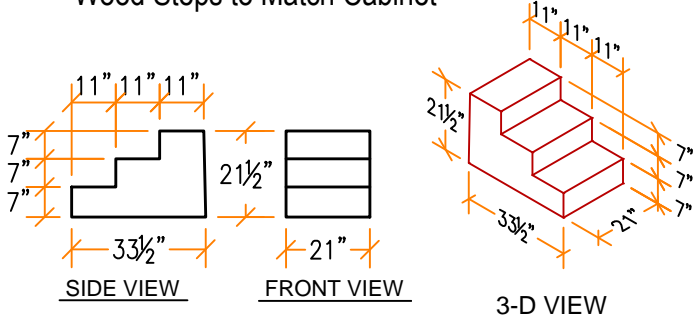

Baptistry Info.

Width: 32³/₄"
 Length: 7'-3"
 Depth: 36" inside
 Water Capacity: 125 gal.
 Recommended Heater:
 BPH10 - 110 volt. Drop IN
 ES-7000 - Plumb IN

Items included with Cabinet:

- Lid
- Cross
- Steps
- Drain

3-D VIEWS

Frame omitted to show interior Dimensions

Optional Accessories

Lectern

Optional Communion Front

This Do In Remembrance of Me

Wheel Kit

Wood Steps to Match Cabinet