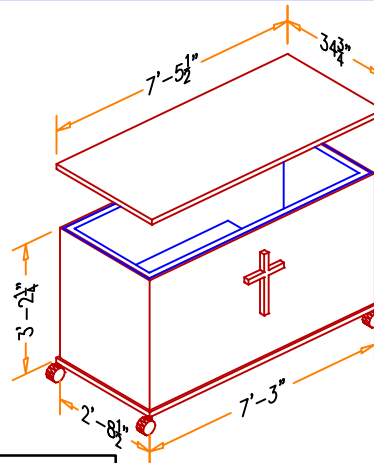

Baptistry Info.

Width: 32³/₄"
 Length: 7'-3"
 Depth: 36" inside
 Water Capacity: 125 gal.
 Recommended Heater:
 BPH10 - 110 volt. Drop IN
 ES-7000 - Plumb IN

Items included with Cabinet:

- Lid
- Cross
- Steps
- Drain

Available in Oak

Optional Finish:

2 coats of Min Wax stain
 2 coats of clear polycrylic

6PXL Portable "Frame only"

Completely Self Supportive Framed Unit

Our Portable baptistry can be purchased with a self supporting Frame only or with a versatile Cabinet that can be used as a Communion table or Pulpit.

3-D VIEWS

Frame omitted to show interior Dimensions

Optional Accessories

Lectern

Optional Communion Front

This Do In Remembrance of Me

Wheel Kit

Wood Steps to Match Cabinet

6PXL Portable w/ Cabinet and Options

3-D FRONT VIEW
Not to scale

Baptistry in Cabinet

3-D REAR VIEW
Not to scale

Note:

All interior corners are rounded for safety.

Drawings are property of Fiberglass Unlimited, Inc.; Dimensions may change slightly to accommodate manufacturing.