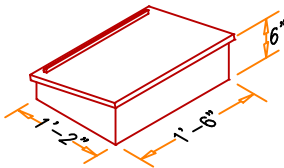

Baptistry Info.

Width: 32³/₄"
 Length: 7'-3"
 Depth: 36" inside
 Water Capacity: 125 gal.
 Recommended Heater:
 BPH10 - 110 volt. Drop IN
 ES-7000 - Plumb IN

Items included with Cabinet:

- Lid
- Cross
- Steps
- Drain

Available in Oak

Optional Finish:

2 coats of Min Wax stain
 2 coats of clear polycrylic

6PXL Portable "Frame only"

Completely Self Supportive Framed Unit

Our Portable baptistry can be purchased with a self supporting Frame only or with a versatile Cabinet that can be used as a Communion table or Pulpit.

3-D VIEWS

Frame omitted to show interior Dimensions

Optional Accessories

Lectern

Optional Communion Front

This Do In Remembrance of Me

Wheel Kit

Wood Steps to Match Cabinet