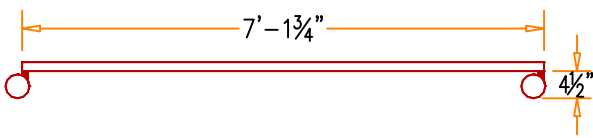

Baptistry Info.

Width: 32³/₄"
 Length: 7'-3"
 Depth: 36" inside
 Water Capacity: 125 gal.
 Recommended Heater:
 BPH10 - 110 volt. Drop IN
 ES-7000 - Plumb IN

Items included with Cabinet:

- Lid
- Cross
- Steps
- Drain

3-D VIEWS

Frame omitted to show interior Dimensions

Optional Accessories

Lectern

Optional Communion Front

This Do In Remembrance of Me

Wheel Kit

Wood Steps to Match Cabinet