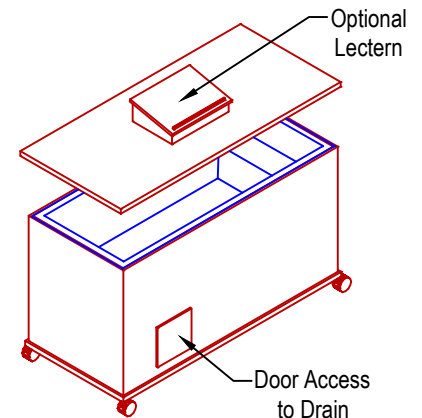

Baptistry Info.

Width: 32³/₄"
 Length: 7'-3"
 Depth: 36" inside
 Water Capacity: 125 gal.
 Recommended Heater:
 BPH10 - 110 volt. Drop IN
 ES-7000 - Plumb IN

Items included with Cabinet:

- Lid
- Cross
- Steps
- Drain

Available in Oak

Optional Finish:

2 coats of Min Wax stain
 2 coats of clear polycrylic

6PXL Portable "Frame only"

Completely Self Supportive Framed Unit

Our Portable baptistry can be purchased with a self supporting Frame only or with a versatile Cabinet that can be used as a Communion table or Pulpit.

3-D VIEWS

Frame omitted to show interior Dimensions

Optional Accessories

Lectern

Optional Communion Front

This Do In Remembrance of Me

Wheel Kit

Wood Steps to Match Cabinet

6PXL Portable w/ Cabinet and Options

3-D FRONT VIEW
Not to scale

Baptistry in Cabinet

3-D REAR VIEW
Not to scale

Note:

All interior corners are rounded for safety.

Drawings are property of Fiberglass Unlimited, Inc.; Dimensions may change slightly to accommodate manufacturing.