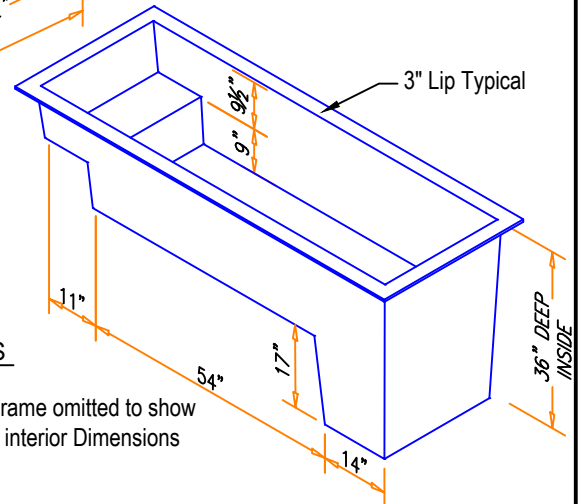

3-D VIEWS

Frame omitted to show interior Dimensions

Optional Accessories

Lectern

Optional Communion Front

This Do In Remembrance of Me