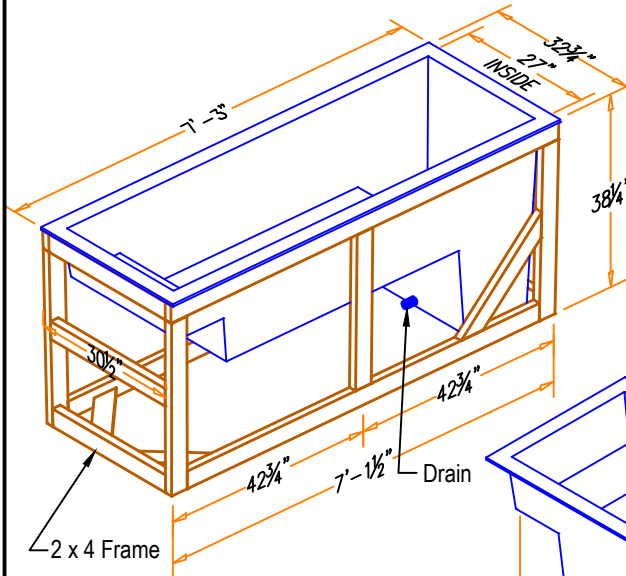

Baptistry Info.

Width: 32³/₄"
 Length: 7'-3"
 Depth: 36" inside
 Water Capacity: 125 gal.
 Recommended Heater:
 BPH10 - 110 volt. Drop IN
 ES-7000 - Plumb IN

Items included with Cabinet:

- Lid
- Cross
- Steps
- Drain

Available in Oak

Optional Finish:

2 coats of Min Wax stain
 2 coats of clear polycrylic

6PXL Portable "Frame only"

Completely Self Supportive Framed Unit

Our Portable baptistry can be purchased with a self supporting Frame only or with a versatile Cabinet that can be used as a Communion table or Pulpit.