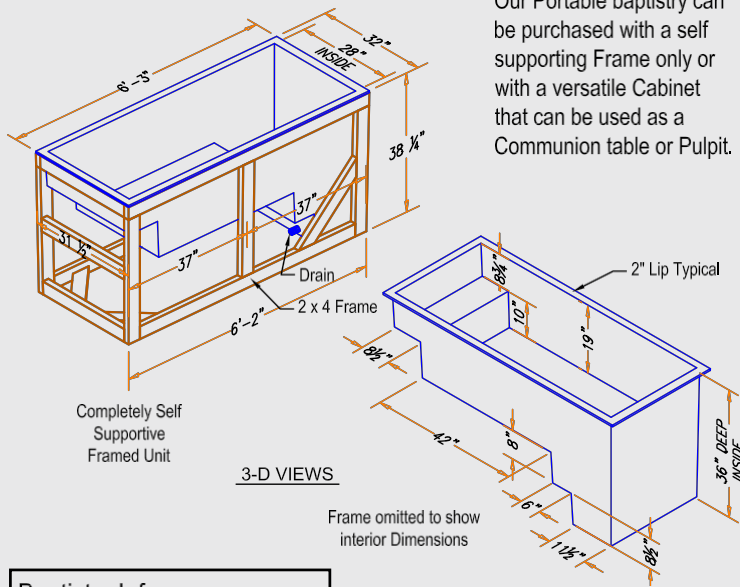

PORTABLE BAPTISTRIES

6P Portable "Frame only"

Our Portable baptistry can be purchased with a self supporting Frame only or with a versatile Cabinet that can be used as a Communion table or Pulpit.

6P Portable w/ Cabinet and Options

Note:
All interior corners are rounded for safety.

Baptistry Info.

Width: 32"
Length: 6'-3"
Depth: 36" inside
Water Capacity: 100 gal.
Recommended Heater: BPH10 - 110 volt.

Items included with Cabinet:

- Lid
- Cross
- Steps
- Drain

1000 watts, 120v, 8.3A

33" long x 2-3/4" Dia

The outer surface never overheats or exceeds safe limits

Built-in thermostat
Use 1 per 100gal portable pool

This is a self contained heating system
Energy efficient Heater