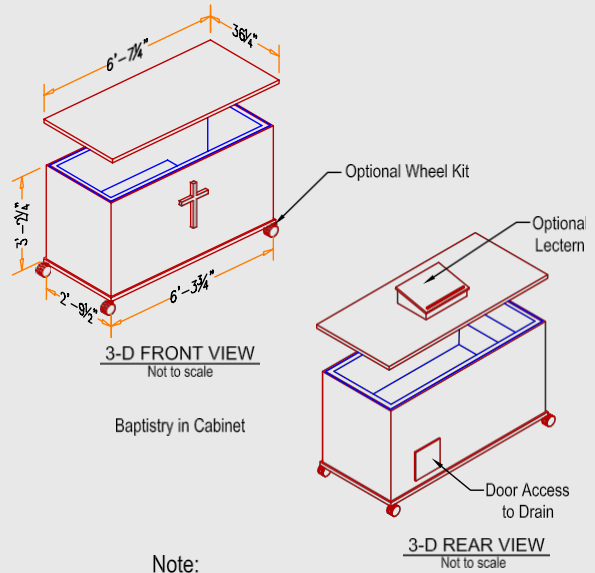

PORTABLE BAPTISTRIES

6P Portable "Frame only"

Our Portable baptistry can be purchased with a self supporting Frame only or with a versatile Cabinet that can be used as a Communion table or Pulpit.

6P Portable w/ Cabinet and Options

Note:
All interior corners are rounded for safety.

Baptistry Info.

Width: 32"
Length: 6'-3"
Depth: 36" inside
Water Capacity: 100 gal.
Recommended Heater: BPH10 - 110 volt.

Items included with Cabinet:

- Lid
- Cross
- Steps
- Drain

Optional Hand Rail

Wood Steps to Match Cabinet

Portable Baptistry also available for tall sizes #6PXL

Portable Baptistry Heater

UL Approved
GFCI Plug

Just place in pool 24hrs prior to ceremony.
Remove during church baptismal ceremony

1000 watts, 120v, 8.3A

33" long x 2-3/4" Dia

The outer surface never overheats or exceeds safe limits

Built-in thermostat
Use 1 per 100gal portable pool

This is a self contained heating system
Energy efficient Heater