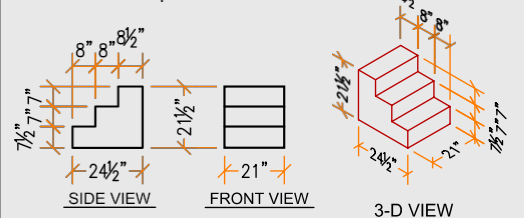

Wood Steps to Match Cabinet